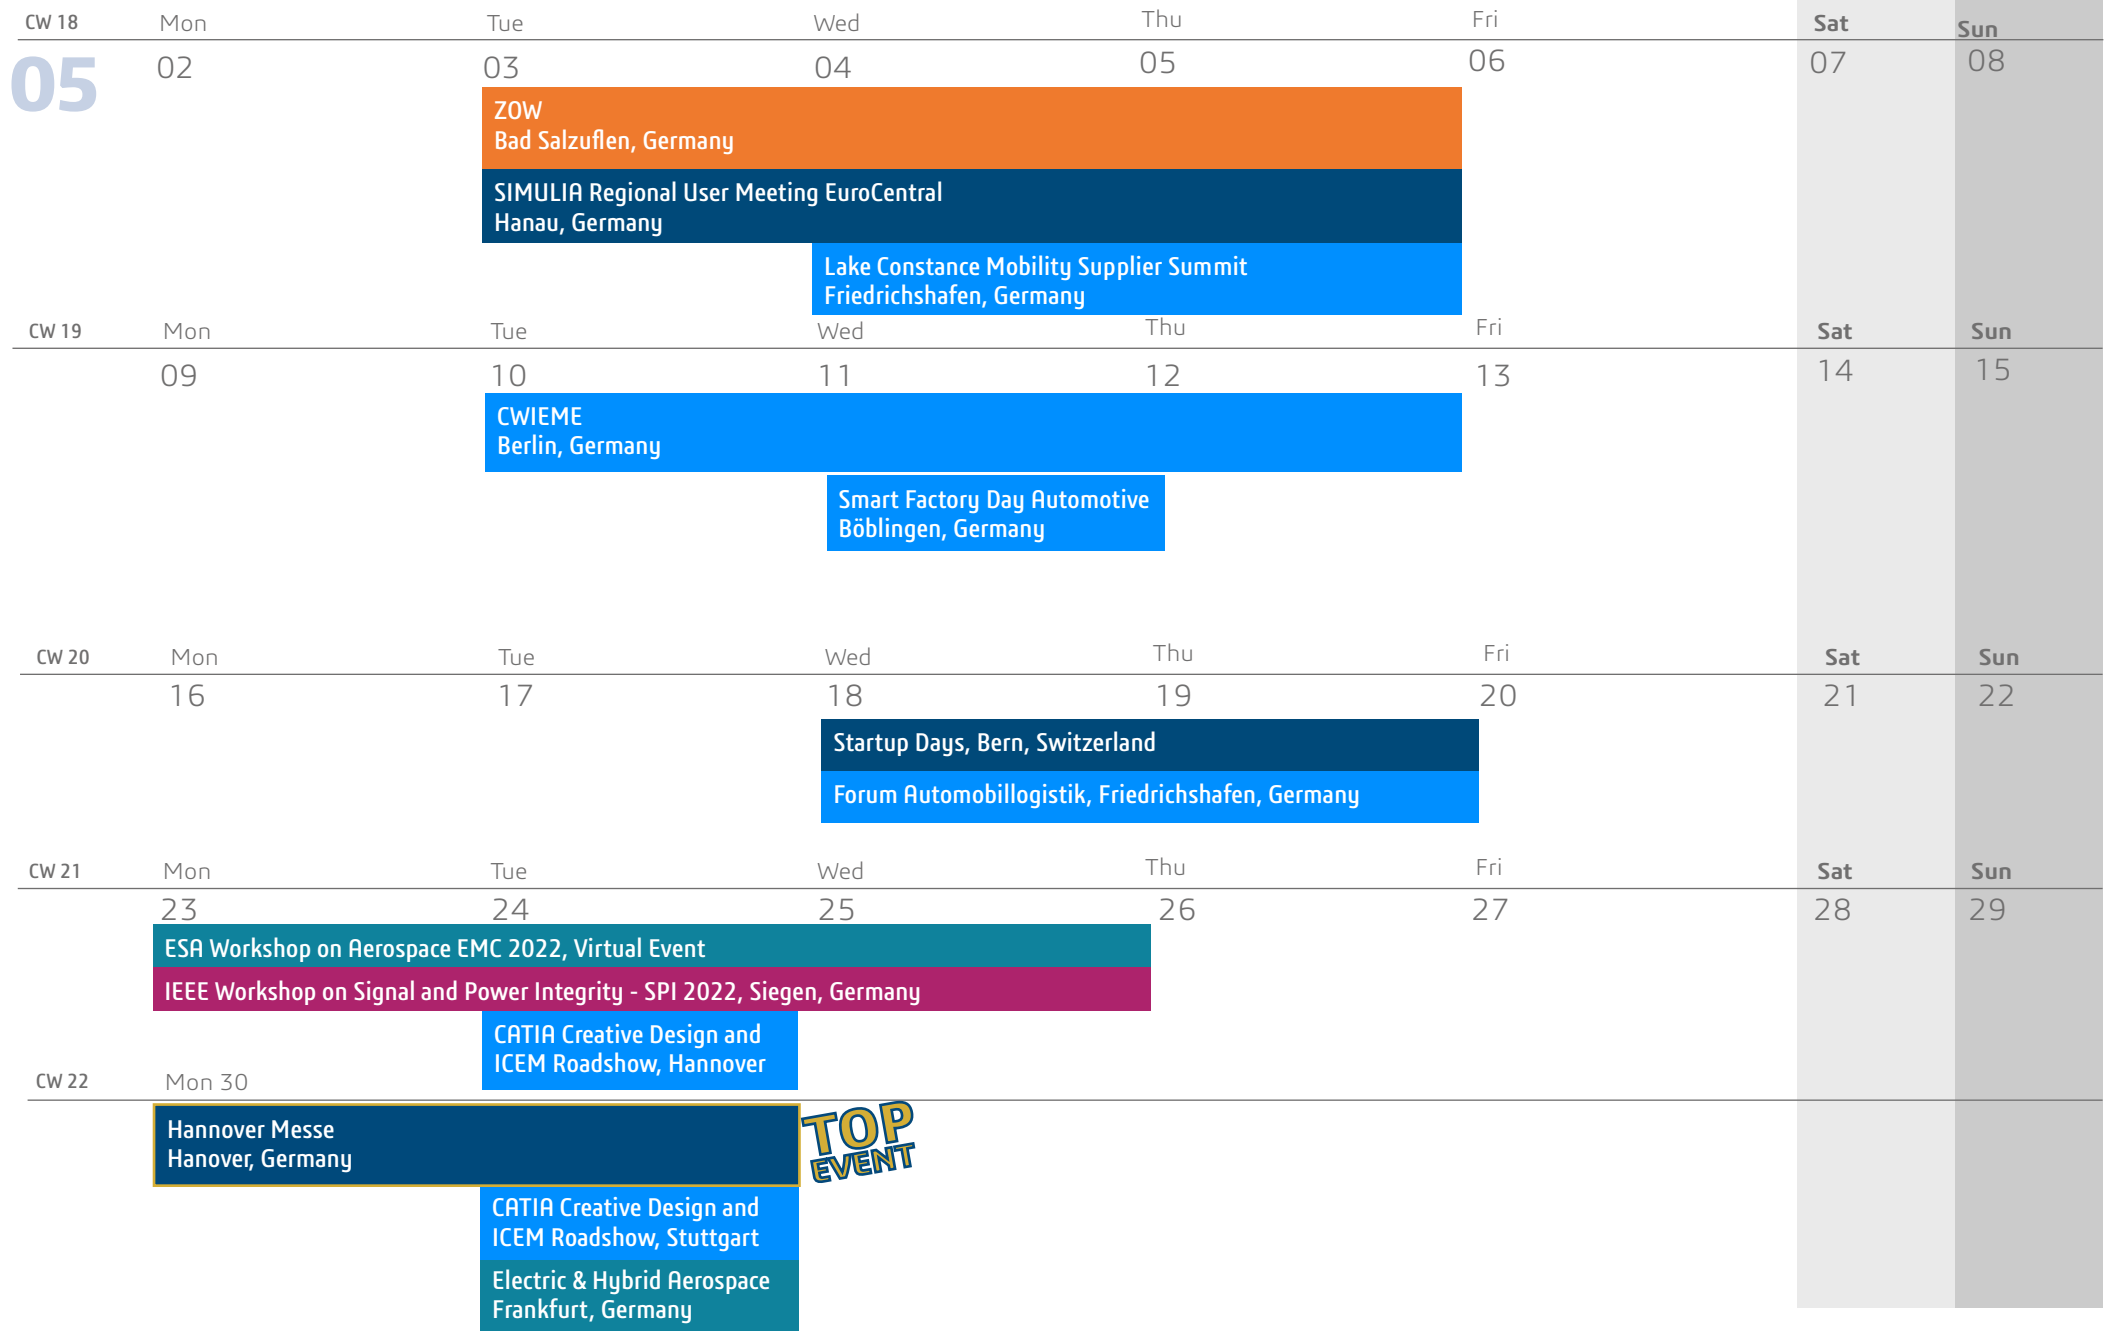

**TOP
EVENT**

MAY

- Cross-Industries
- Industrial Equipment
- Consumer Packaged Goods & Retail
- 3DEXPERIENCE Connect
- Transportation & Mobility
- Life Sciences
- Construction, Cities & Territories
- SOLIDWORKS
- Aerospace & Defense
- High-Tech
- Home & Lifestyle

2022