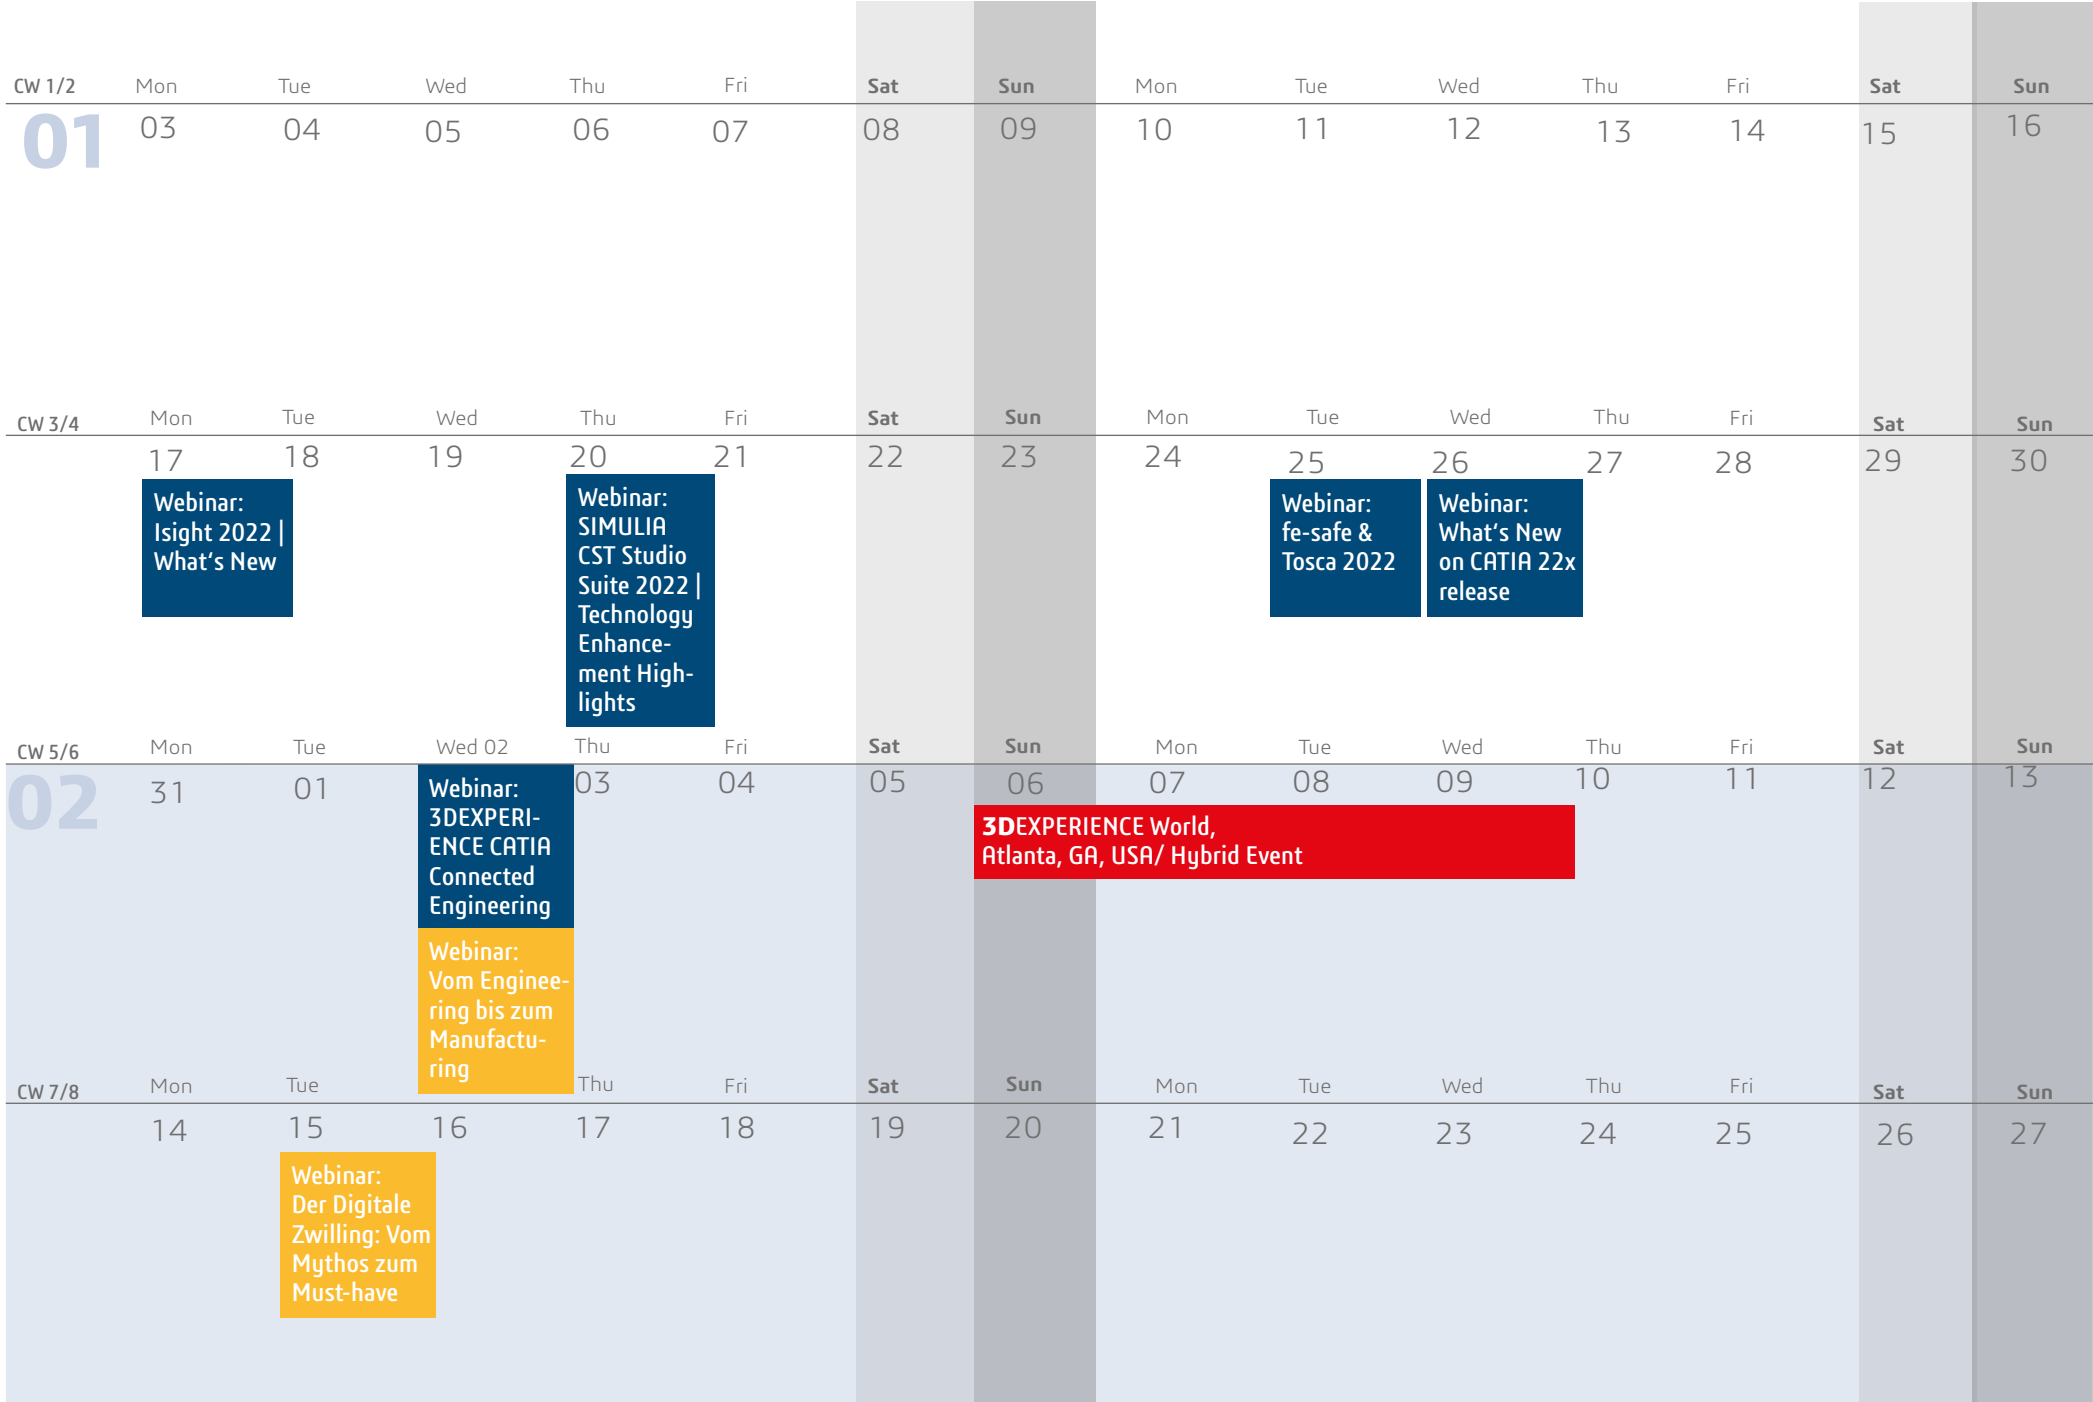

Event Map 2022

- Cross-Industries
- Industrial Equipment
- Consumer Packaged Goods & Retail
- 3DEXPERIENCE Connect
- Transportation & Mobility
- Life Sciences
- Construction, Cities & Territories
- SOLIDWORKS
- Aerospace & Defense
- High-Tech
- Home & Lifestyle