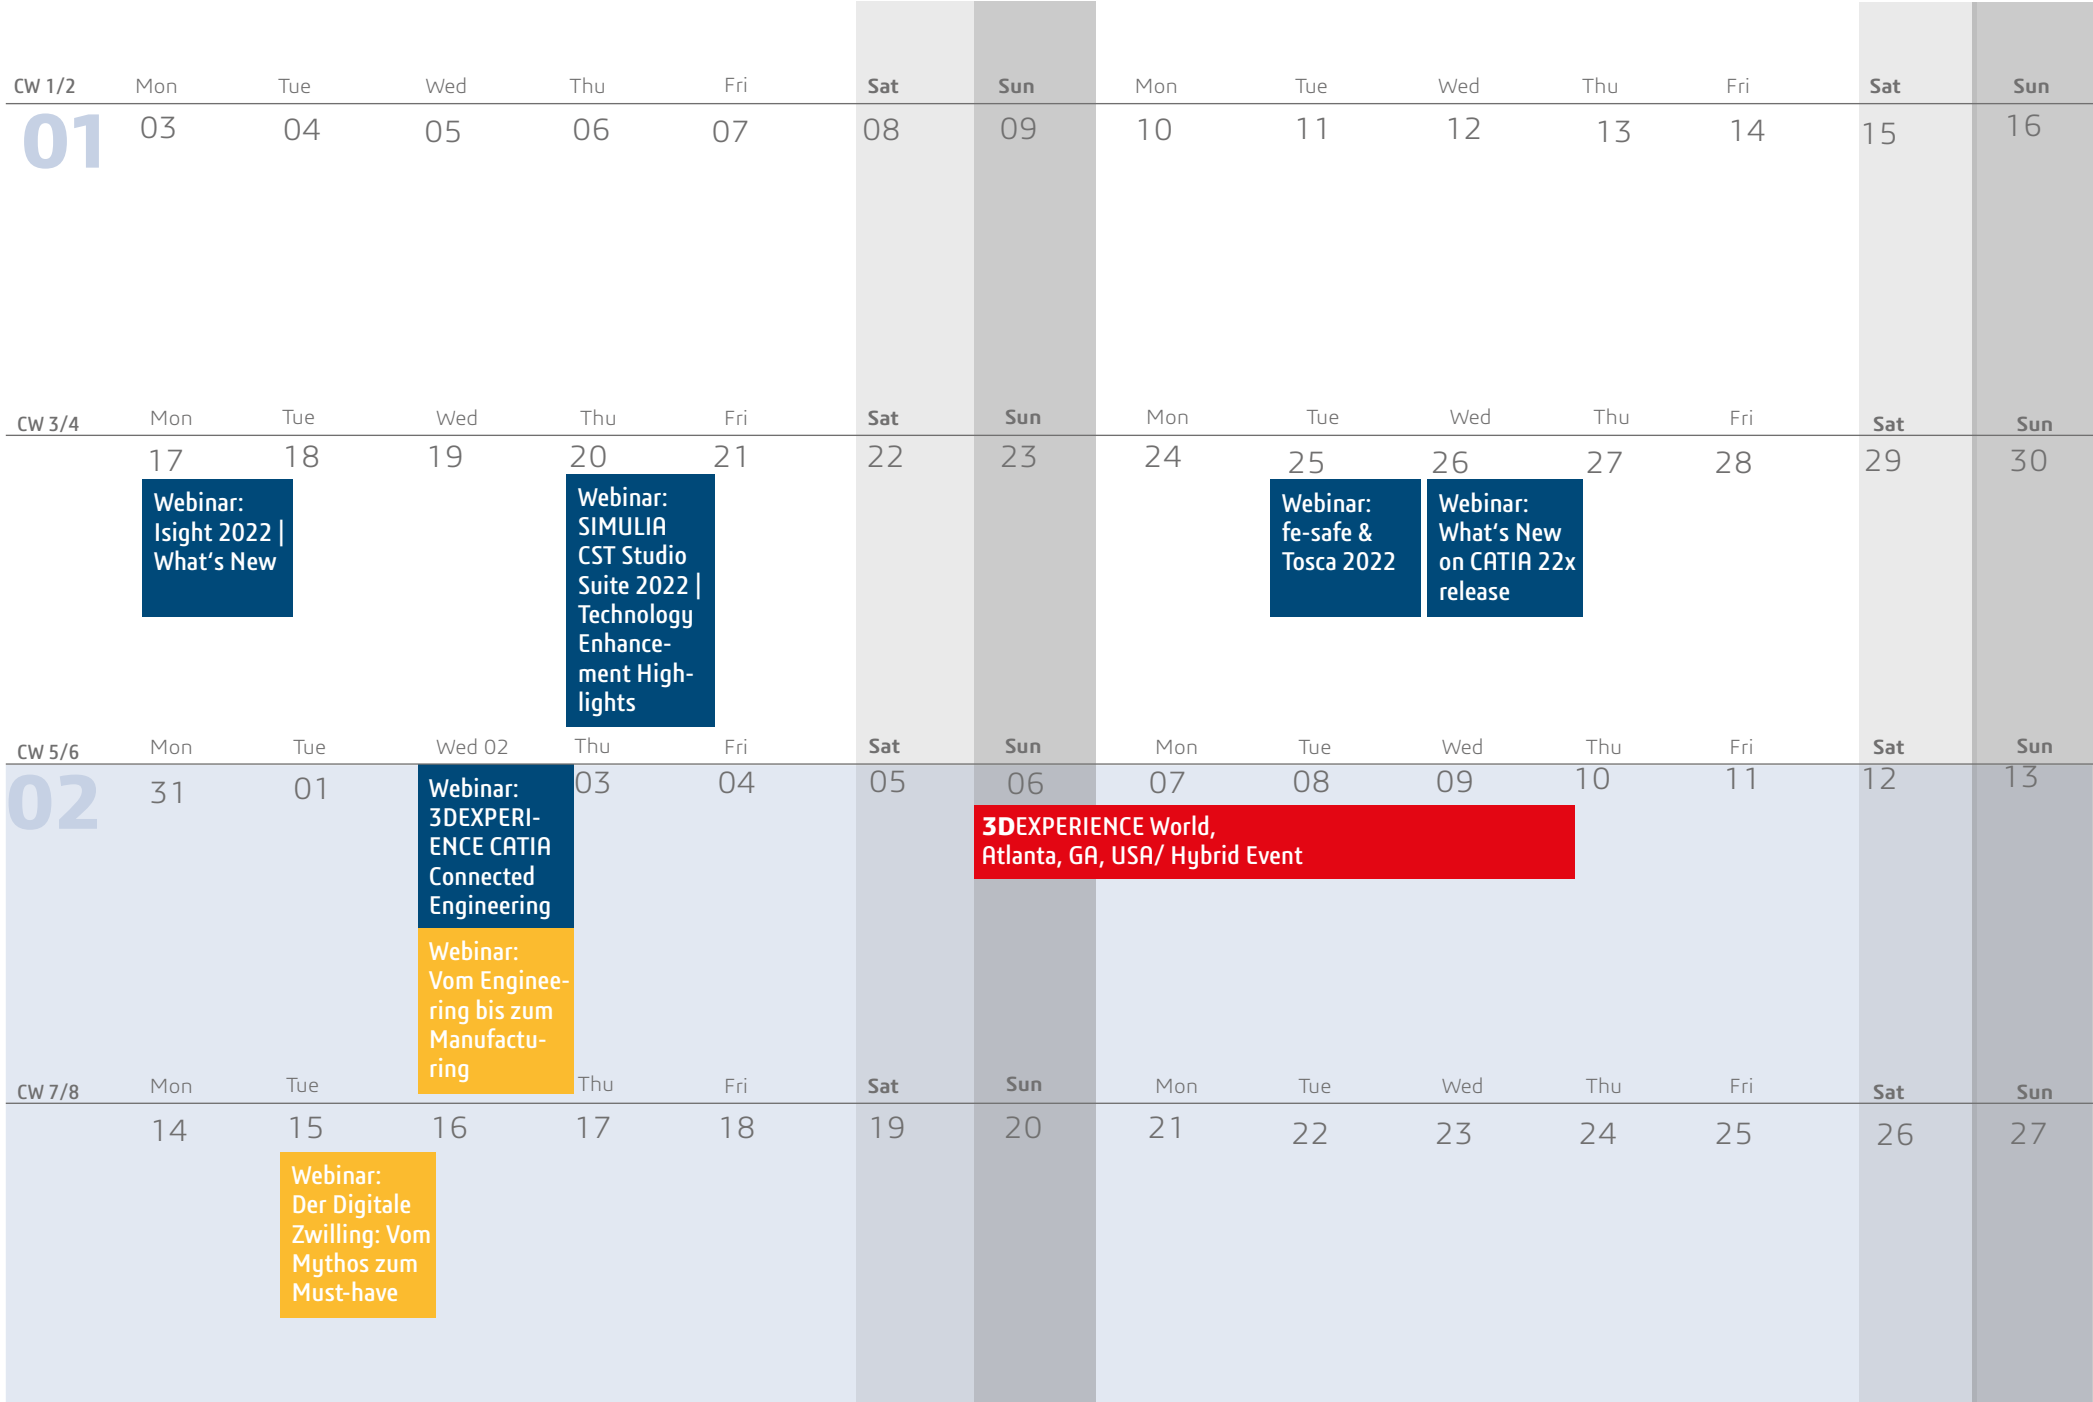

# Event Map 2022

- Cross-Industries
- Industrial Equipment
- Consumer Packaged Goods & Retail
- 3DEXPERIENCE Connect
- Transportation & Mobility
- Life Sciences
- Construction, Cities & Territories
- SOLIDWORKS
- Aerospace & Defense
- High-Tech
- Home & Lifestyle